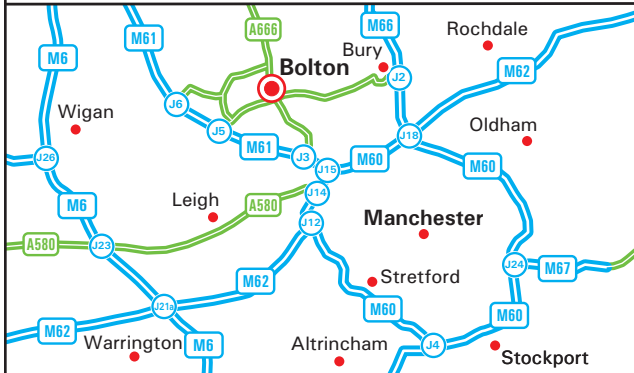

Vernacare - Technical Services
Unit 1C
Britania Business Industrial Estate
The Valley, Bolton BL2 2HP
Tel: +44 (0) 1204 529494
Fax: +44 (0) 1204 521862
www.vernacare.com

From M61 Southbound:

Leave the M61 at junction 3 (signed Bolton, A666, Farnworth & Kearsley).
 Join the A666 (St Peters Way) towards Bolton.
 Remain on the A666 passing the town centre on the left and continue on the A66 (Blackburn Road).
 Turn right at the junction with Waters Meeting Road.
 Continue straight over the roundabout remaining on Waters Meeting Road.
 Take the first right onto Britannia Way.
 We are located on the right hand side of the road (see inset).

From M60 & M61 Northbound:

Leave the M60 at junction 15 (signed Bolton, Preston & M61).
 Join the M61 heading north towards Bolton & M65.
 Remain on the M61 until junction 3 (signed Bolton & A666).
 Follow directions above "From M61".

From M65:

Leave the M65 at junction 2 (signed M61, Chorley & Bolton).
 Join the M61 heading south towards Bolton & M60.
 Remain on the M61 until junction 3.
 Follow directions above "From M61 Southbound".

By Train:

The nearest train station is Bolton which receives services from Manchester Airport, Manchester Piccadilly, Preston, Chorley and Blackpool.
 We are a short taxi ride from the station.
 For further information on train times and fares please call the National Rail Enquiry Line on 08457 48 49 50.