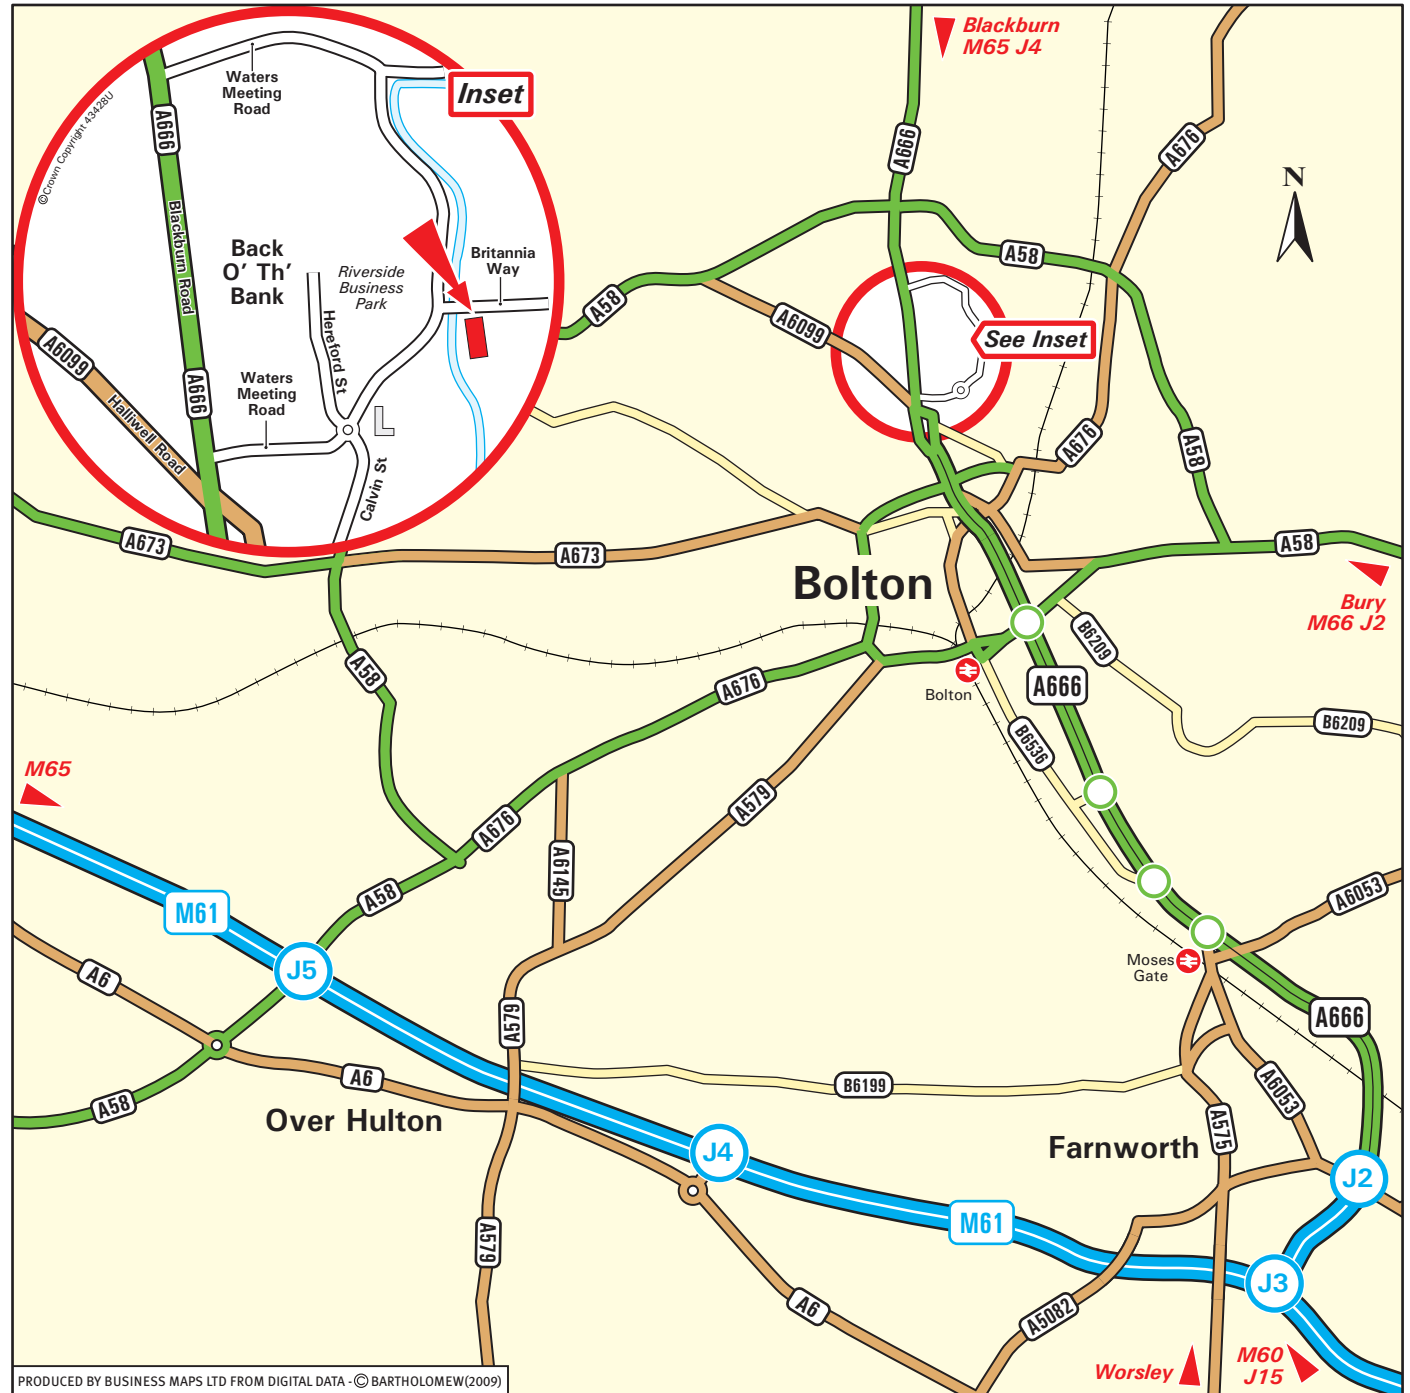

Vernacare - Technical Services
Unit 1C
Britania Business Industrial Estate
The Valley, Bolton BL2 2HP
Tel: +44 (0) 1204 529494
Fax: +44 (0) 1204 521862
www.vernacare.com

From M61 Southbound:

Leave the M61 at junction 3 (signed Bolton, A666, Farnworth & Kearsley).
 Join the A666 (St Peters Way) towards Bolton.
 Remain on the A666 passing the town centre on the left and continue on the A66 (Blackburn Road).
 Turn right at the junction with Waters Meeting Road.
 Continue straight over the roundabout remaining on Waters Meeting Road.
 Take the first right onto Britannia Way.
 We are located on the right hand side of the road (see inset).

From M60 & M61 Northbound:

Leave the M60 at junction 15 (signed Bolton, Preston & M61).
 Join the M61 heading north towards Bolton & M65.
 Remain on the M61 until junction 3 (signed Bolton & A666).
 Follow directions above "From M61".

From M65:

Leave the M65 at junction 2 (signed M61, Chorley & Bolton).
 Join the M61 heading south towards Bolton & M60.
 Remain on the M61 until junction 3.
 Follow directions above "From M61 Southbound".

PRODUCED BY BUSINESS MAPS LTD FROM DIGITAL DATA © BARTHOLOMEW(2009)

Sat Nav - Lat 53°35'29.53"N - Lon 02°25'21.41"W