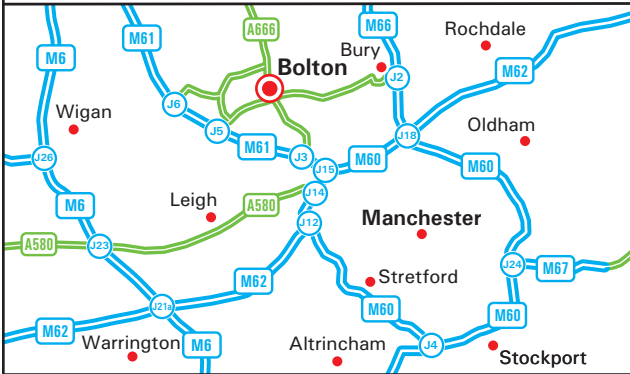

**Vernacare**  
**Folds Road**  
**Bolton BL1 2TX**  
**Tel: +44 (0) 1204 529494**  
**Fax: +44 (0) 1204 521862**  
**www.vernagroup.com**

**From M61 Southbound:**  
 Leave the M61 at junction 3 (signed Bolton, A666, Farnworth & Kearsley).  
 Join the A666 (St Peters Way) towards Bolton.  
 Remain on the A666 into Bolton passing under the A579.  
 Take the next slip road exit onto the B6206.  
 Bear left onto Kay Street then turn left at the traffic lights onto the A676 Folds Road.  
 Continue ahead at the next traffic lights and continue for a further 200 metres.  
 We are located on the right hand side.

**From M60 & M61 Northbound:**  
 Leave the M60 at junction 15 (signed Bolton, Preston & M61).  
 Join the M61 heading north towards Bolton & M65.  
 Remain on the M61 until junction 3 (signed Bolton & A666).  
 Follow directions above "From M61".

**From M65:**  
 Leave the M65 at junction 2 (signed M61, Chorley & Bolton).  
 Join the M61 heading south towards Bolton & M60.  
 Remain on the M61 until junction 3.  
 Follow directions above "From M61 Southbound".

**By Train:**  
 The nearest train station is Bolton which receives services from Manchester Airport, Manchester Piccadilly, Preston, Chorley and Blackpool.  
 We are a short taxi ride from the station.  
 For further information on train times and fares please call the National Rail Enquiry Line on 08457 48 49 50.