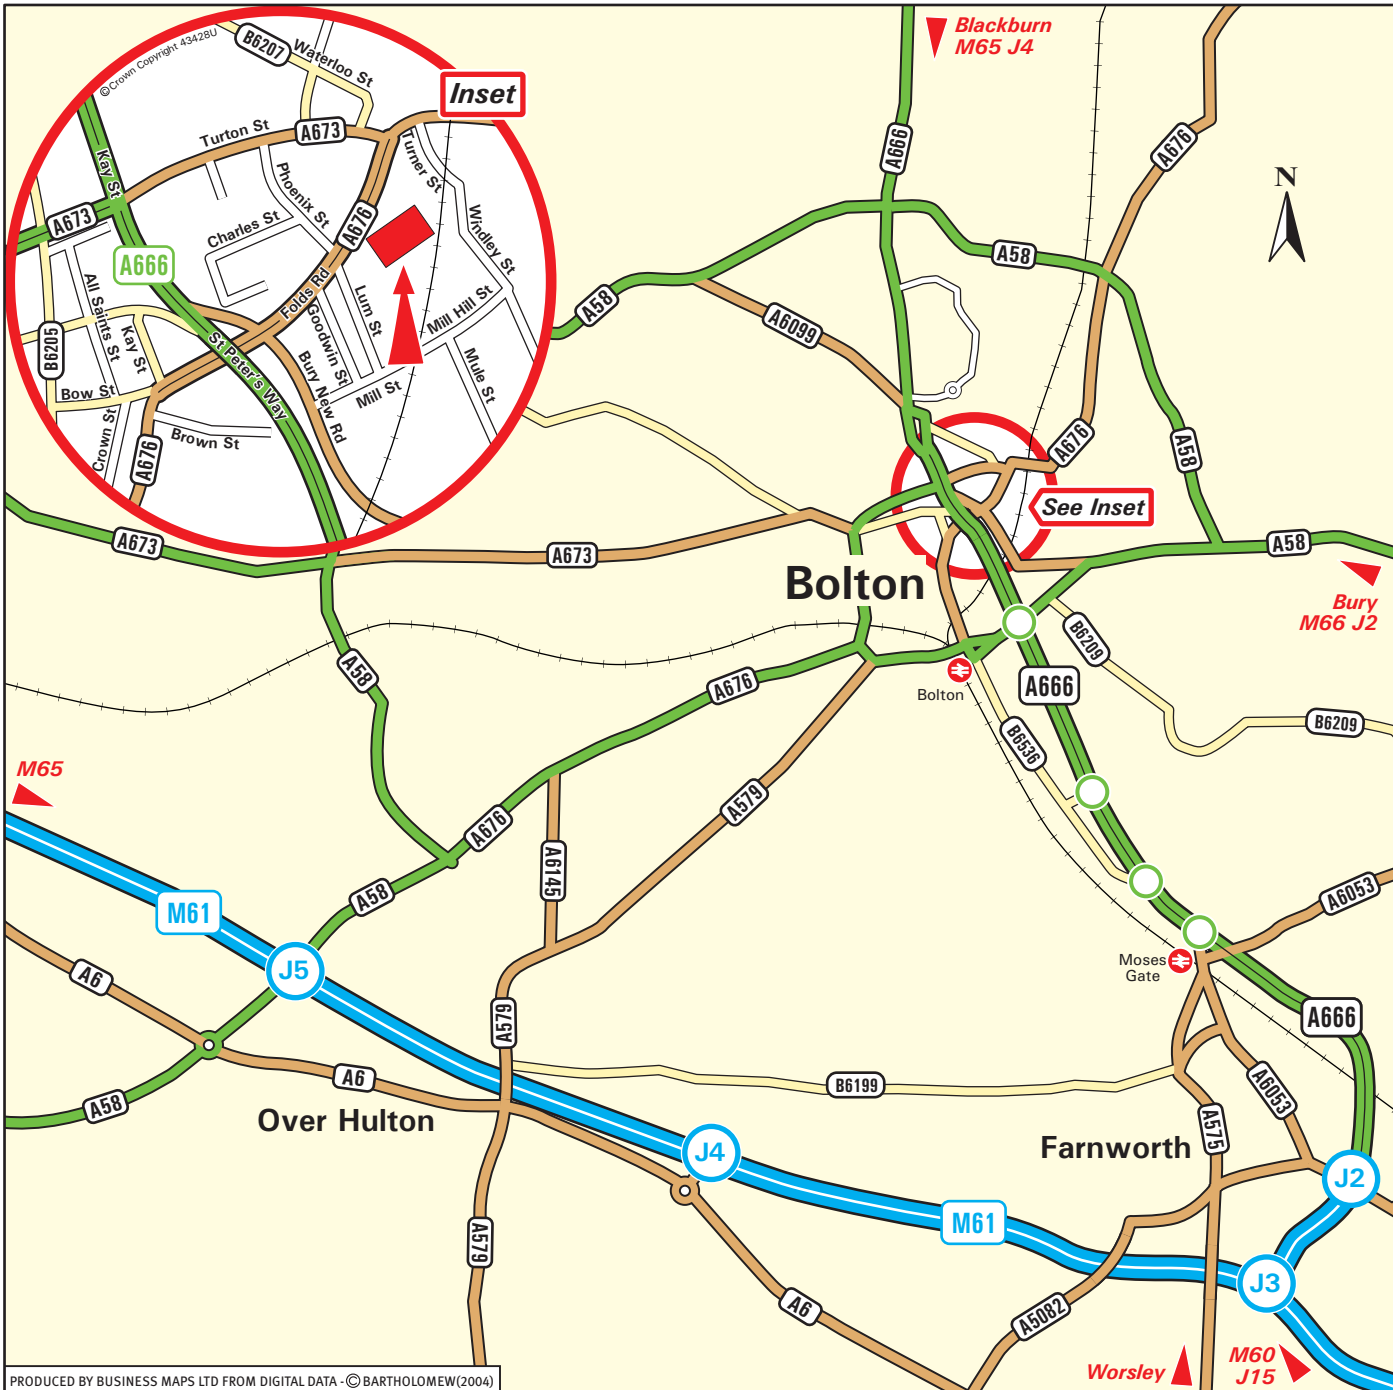

**Vernacare**  
**Folds Road**  
**Bolton BL1 2TX**  
**Tel: +44 (0) 1204 529494**  
**Fax: +44 (0) 1204 521862**  
**www.vernagroup.com**

**From M61 Southbound:**  
 Leave the M61 at junction 3 (signed Bolton, A666, Farnworth & Kearsley).  
 Join the A666 (St Peters Way) towards Bolton.  
 Remain on the A666 into Bolton passing under the A579.  
 Take the next slip road exit onto the B6206.  
 Bear left onto Kay Street then turn left at the traffic lights onto the A676 Folds Road.  
 Continue ahead at the next traffic lights and continue for a further 200 metres.  
 We are located on the right hand side.

**From M60 & M61 Northbound:**  
 Leave the M60 at junction 15 (signed Bolton, Preston & M61).  
 Join the M61 heading north towards Bolton & M65.  
 Remain on the M61 until junction 3 (signed Bolton & A666).  
 Follow directions above "From M61".

**From M65:**  
 Leave the M65 at junction 2 (signed M61, Chorley & Bolton).  
 Join the M61 heading south towards Bolton & M60.  
 Remain on the M61 until junction 3.  
 Follow directions above "From M61 Southbound".

PRODUCED BY BUSINESS MAPS LTD FROM DIGITAL DATA © BARTHOLOMEW(2004)

Sat Nav - Lat 53°35'01.22"N - Lon 02°25'12.30"W